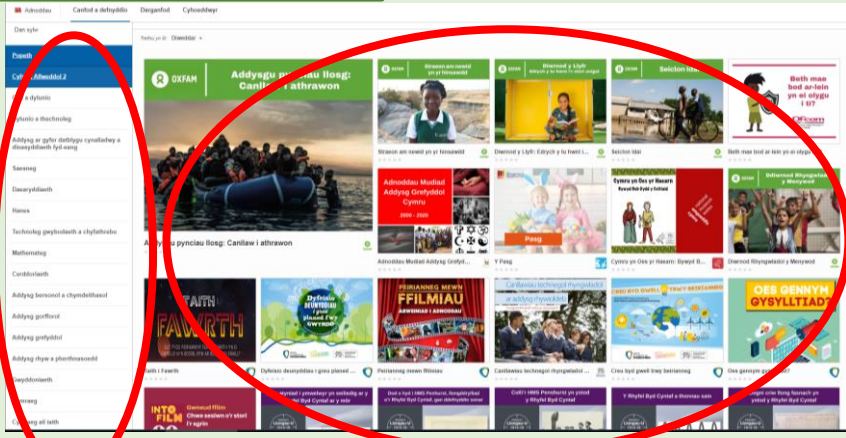

Adnoddau ar HWB / HWB Recourses

1. Mewngofnodwch ar HWB a chliciwch ar 'Adnoddau'
Login to your HWB account and click on 'Recourses'

2. Cliciwch ar 'Cyfnod Allweddol 2'
Click on 'Key Stage 2'

3. Dewisiwch bwnic
Choose a subject