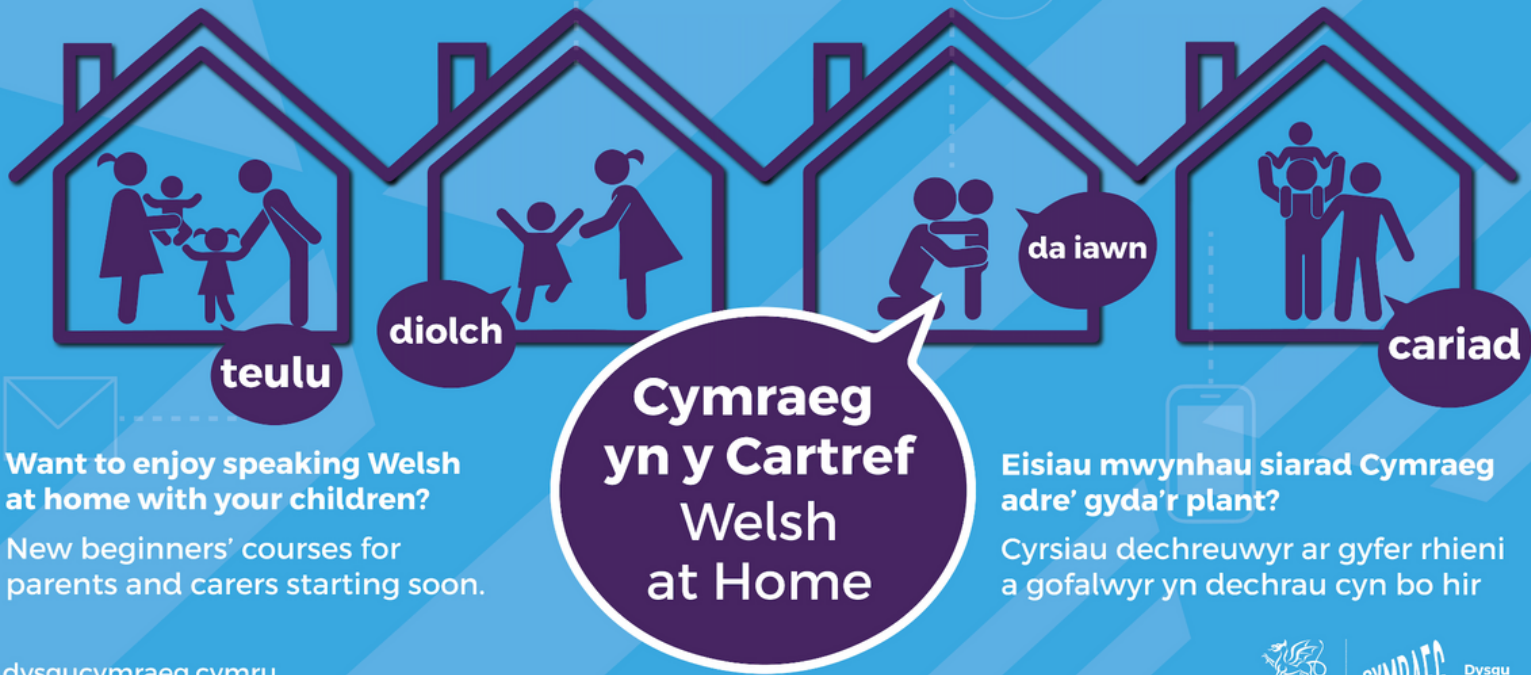

Cymraeg yn y cartref Welsh at Home

Want to enjoy speaking Welsh at home with your children?

New beginners' courses for parents and carers starting soon.

dysgucymraeg.cymru
learnwelsh.cymru

Cymraeg
yn y Cartref
Welsh
at Home

Eisiau mwynhau siarad Cymraeg adre' gyda'r plant?

Cyrsiau dechreuwyr ar gyfer rhieni a gofalwyr yn dechrau cyn bo hir

Dewch i ddysgu gyda ni ym Mis Tachwedd!

Dewch i ymuno a chwrs **AM DDIM** lefel Mynediad.

Cyfle i ddysgu sgiliau newydd a chefnogi datblygiad y Gymraeg gyda'ch plentyn gartref.

Cofrestrwch gan ddefnyddio dolenni'r cyrsiau neu y côd QR ac yna dewiswch eich cwrs dewisol.